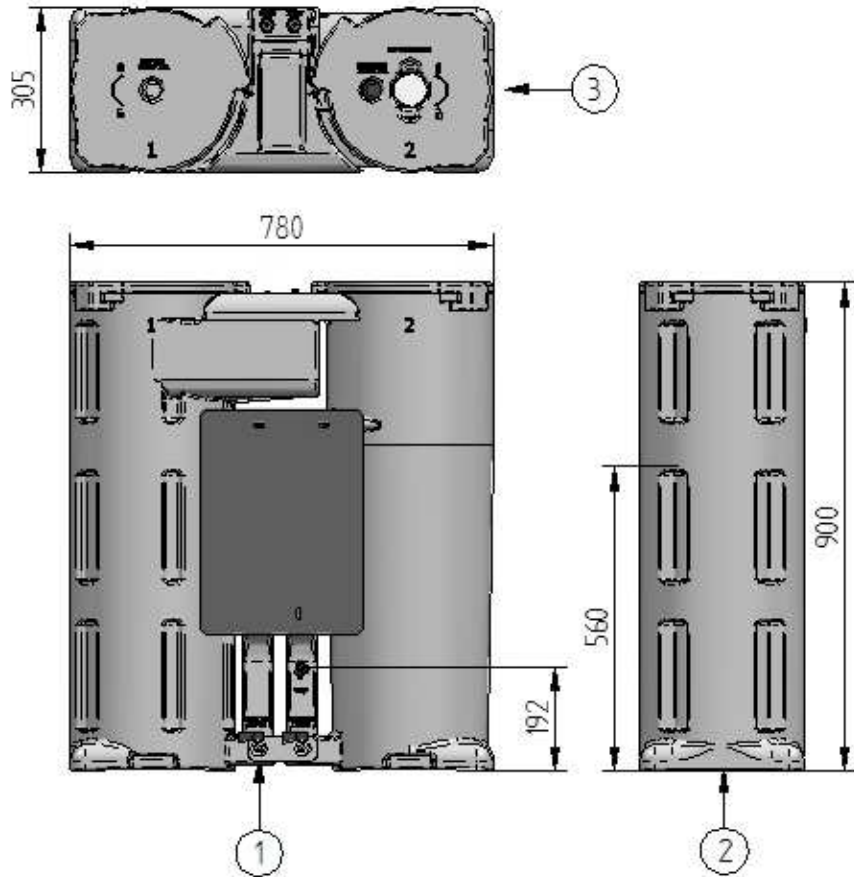

3: TOP VIEW				
2: SIDE VIEW				
1: FRONT VIEW				
	NAME	DATE	SEP premium 20	
DRAWN	FK	06-11-2008		
CHECKED			ARTIKEL NUMBER:	
JORC industrial BV Pretoriastraat 28 64-13 NN, Heerlen, The Netherlands National Tel: 045 524 24 27 Fax: 045 524 19 79 International Tel: +31 45 524 24 27 Fax: +31 45 524 19 79			SIZE	REV
			A4	A
ALL dimensions are in millimetres unless otherwise stated				
				SHEET: 1/1